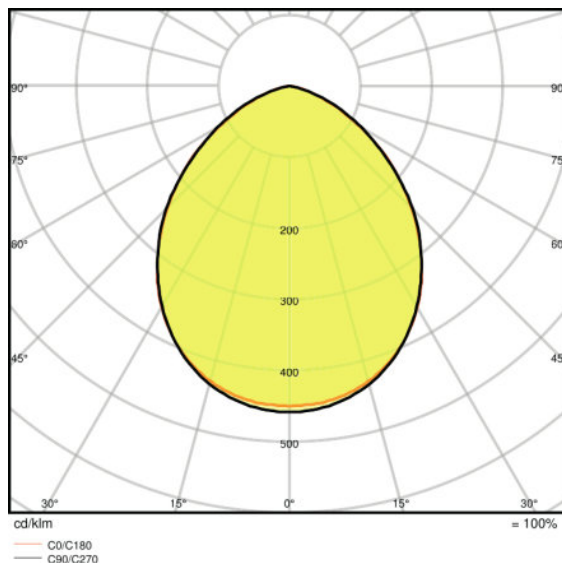

Light Distribution

LDC typ cone

LDC typ polar

LOGISTICAL DATA

Product code	Product description	Packaging unit (Pieces/Unit)	Dimensions (length x width x height)	Volume	Gross weight
4058075097360	FLOODLIGHT 10 W 3000 K IP65 BK	Shipping carton box 10	257 mm x 247 mm x 216 mm	13.71 dm³	5006.00 g

The mentioned product code describes the smallest quantity unit which can be ordered. One shipping unit can contain one or more single products. When placing an order, for the quantity please enter single or multiples of a shipping unit.

REFERENCES / LINKS

For Guarantee see
▶ www.ledvance.com/guarantee

DISCLAIMER

Subject to change without notice. Errors and omission excepted. Always make sure to use the most recent release.