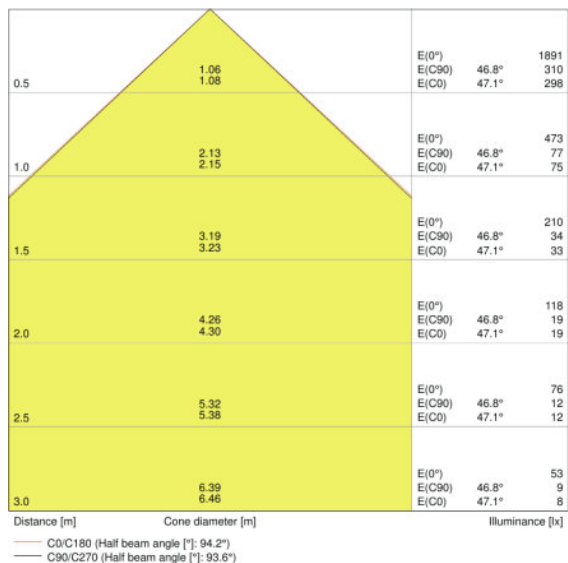

Light Distribution

LDC typ cone

LDC typ polar

LOGISTICAL DATA

Product code	Product description	Packaging unit (Pieces/Unit)	Dimensions (length x width x height)	Volume	Gross weight
4058075097360	FLOODLIGHT 10 W 3000 K IP65 BK	Shipping carton box 10	257 mm x 247 mm x 216 mm	13.71 dm³	5006.00 g

The mentioned product code describes the smallest quantity unit which can be ordered. One shipping unit can contain one or more single products. When placing an order, for the quantity please enter single or multiples of a shipping unit.

REFERENCES / LINKS

For Guarantee see
▶ www.ledvance.com/guarantee

DISCLAIMER

Subject to change without notice. Errors and omission excepted. Always make sure to use the most recent release.