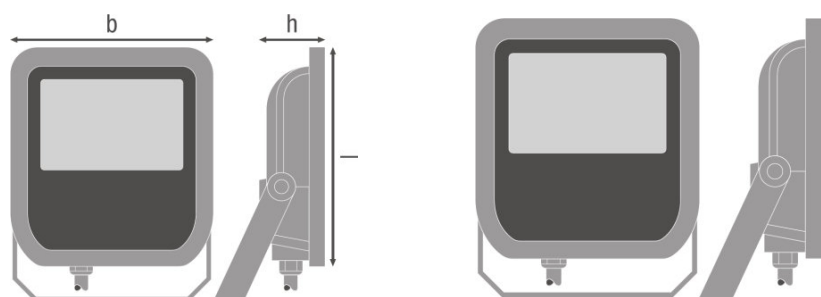

### PRODUCT FEATURES

- Luminaire efficacy: up to 90 lm/W
- Symmetrical beam angle: 100° x 100°
- Mounting bracket for up to 180° tilting
- Type of protection: IP65
- Impact resistance: IK07
- Ambient temperature in operation: -20...+50 °C
- Connection via 1 m cable, wiring required

Light technical data

Beam angle	100 ° x 100 °
------------	---------------

Dimensions & weight

Length	125.0 mm
Width	115.0 mm
Height	39.0 mm
Product weight	380.00 g
Cable length	1000 mm

Colors & materials